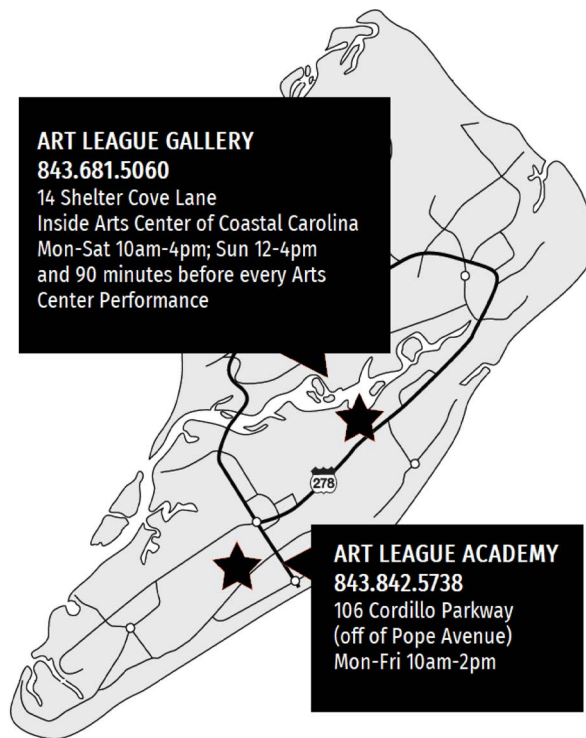

MEMBERSHIP APPLICATION

Please complete and return to Art League of Hilton Head

JOIN Memberships run January through December.

☐ Member—$55 ☐ Exhibiting Member—$150

DONATE

☐ Bronze—$150+ ☐ Silver—$250+
☐ Gold—$500+ ☐ Platinum—$1000+

Complete form below. Please print clearly.

Name _____

Community Name _____

Address _____

City, State, Zip _____

Phone(s) _____

Email _____

Payment Options:

Enclose your check payable to ALHH for $ _____

Or use Credit Card: Visa or Mastercard for $ _____

Card # _____

Name on Card _____

Expiration Date _____ Security Code _____

Signature _____

Detach and mail to:

Art League of Hilton Head
P.O. Box 22834
Hilton Head Island, SC 29925

Or join online:

www.artleaguehhi.org and
click the BECOME A MEMBER
button in the top right corner

INSPIRING VISUAL ARTS

For almost 50 years, nonprofit Art League of Hilton
Head has been the Lowcountry's creative core for the
visual arts with our innovative gallery, teaching
academy and special community art events.

A PREMIER ARTS DESTINATION

Art League sponsors local and national juried shows in
our main gallery and satellite galleries, hosts the
Gullah show and brings both traditional and cutting-
edge works to our island with CraftHiltonHead, the
Biennale National Juried Art Exhibition, special events,
lectures, classes, workshops and much more.

ART LEAGUE GALLERY

843.681.5060

14 Shelter Cove Lane
Inside Arts Center of Coastal Carolina
Mon-Sat 10am-4pm; Sun 12-4pm
and 90 minutes before every Arts
Center Performance

ART LEAGUE ACADEMY

843.842.5738

106 Cordillo Parkway
(off of Pope Avenue)
Mon-Fri 10am-2pm

Visit us at ArtLeagueHHI.org

@ArtLeagueHiltonHead
@ArtLeagueofHH
@artleaguehhi

Art League of Hilton Head is a
501(c)(3) nonprofit arts organization.

Non-Profit
Organization
U.S. Postage
PAID
Permit No. 233

ALHH
P.O. Box
5367
HHI, SC
29938

ART LEAGUE ACADEMY CLASS & WORKSHOP SCHEDULE WINTER 2021

January 6, 2021 through March 31, 2021

Most classes held at 106 Cordillo Parkway
(off Pope Avenue) on Hilton Head Island
Mail to: P.O. Box 5367, HHI, SC 29938

Amy Wehrman, Academy Manager

843.842.5738

academy@artleaguehhi.org

www.artleaguehhi.org

www.Facebook.com/artleaguehiltonhead